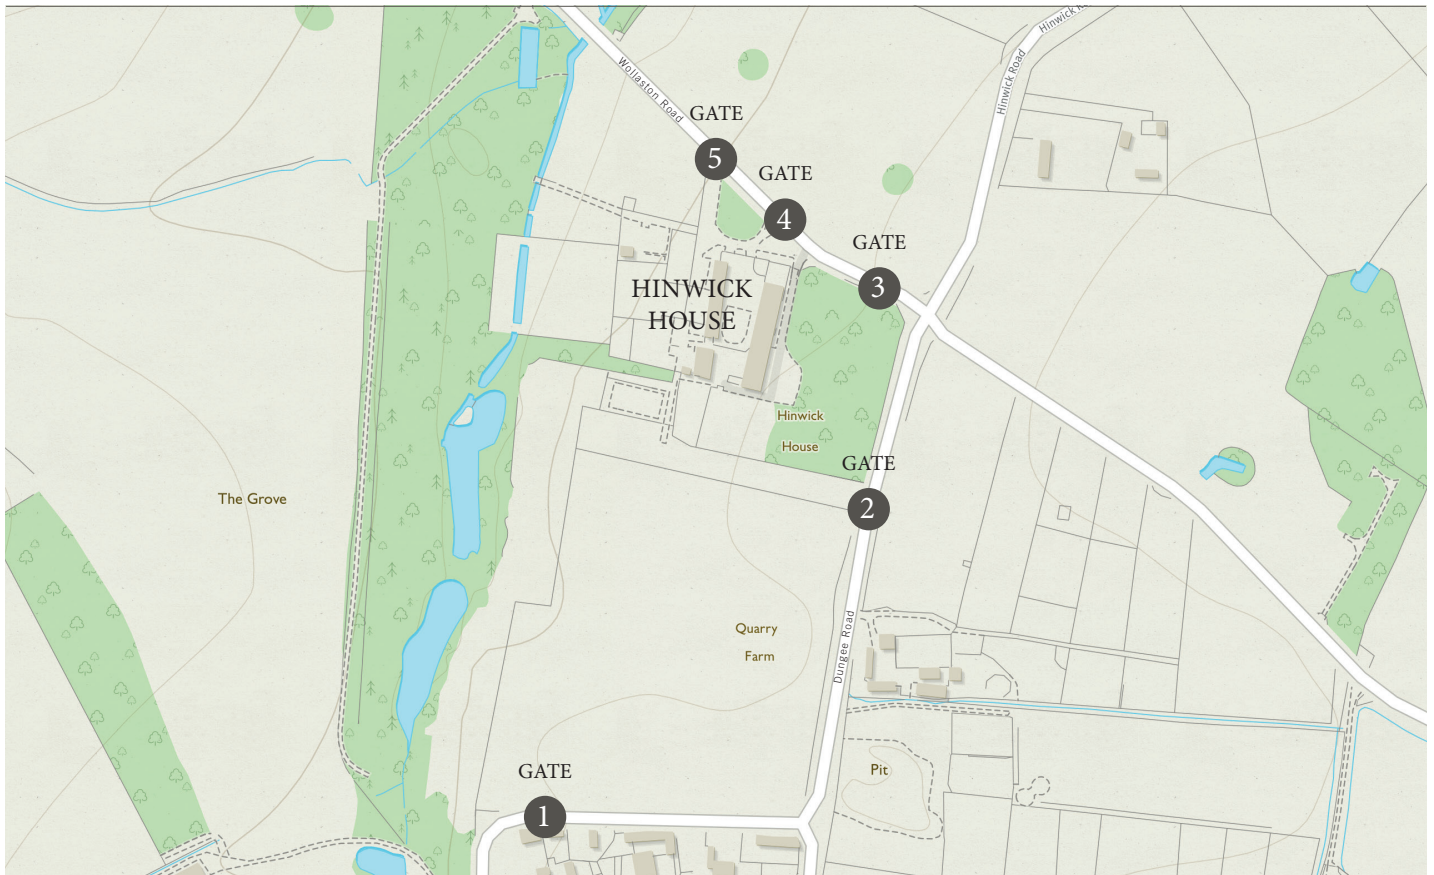

HINWICK HOUSE  
HINWICK

## Directions

Hinwick House, Wellingborough, Bedfordshire, NN29 7JE - Tel: 01933 356 686

Hinwick House is situated between the village of Hinwick and the village of Poddington. If you are coming from London via Olney and Bozeat, please follow the signs for Hinwick Village. Once you are on the Dungee road, pass the village of Hinwick on your right and continue on the Dungee Road towards Poddington. You will see the estate behind the wall on your left. Please enter the estate via Gate 3 which is on Wollaston Road. The trade entrance (Gate 5) to the back of the house is slightly further along the Wollaston Road on your left.

**Entry via Gate 3:** Turn left onto the Wollaston Road towards Wollaston and you will see a black wrought iron gate immediately on your left.

**Entry via Gate 5 (trade entrance):** This is the back entrance to Hinwick House. Turn left onto the Wollaston Road towards Wollaston and you will see a 5-bar wooden gate on your left just after Gate 4. As you enter you will see our dovecote to your right.